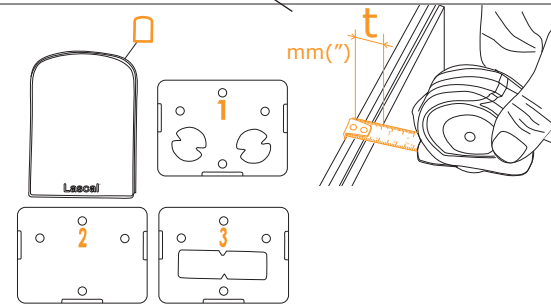

Wall Installation Kit

(WIK)

for

KiddyGuard®

assure™

accent™

avant™

Locking strip Mounting

WIK

- En. Wall Installation Kit
- Da. Væginstallations-kit
- De. Wandausgleich-Kit
- Es. Kit de instalación a la pared
- Fi. seinä asennussarja
- It. Kit di installazione al muro
- Nl. muurkit
- Pl. Zestaw instalacyjny do ściany
- Pt. Kit de instalação à parede
- Ru. Монтажный комплект для стен
- Sl. Stenski pritrdilni komplet (WIK)
- Sv. Specialväggfäste
- Zh. 門欄牆壁輔助配件

- t = 10(0,40") => [Anchor 1]
- t = 12(0,47") => [Anchor 1] +1
- t = 13(0,50") => [Anchor 1] +2
- t = 14(0,55") => [Anchor 1] +3
- t = 15(0,60") => [Anchor 1] +1+2
- t = 16(0,63") => [Anchor 1] +1+3
- t = 17(0,67") => [Anchor 1] +2+3
- t = 19(0,75") => [Anchor 1] +1+2+3